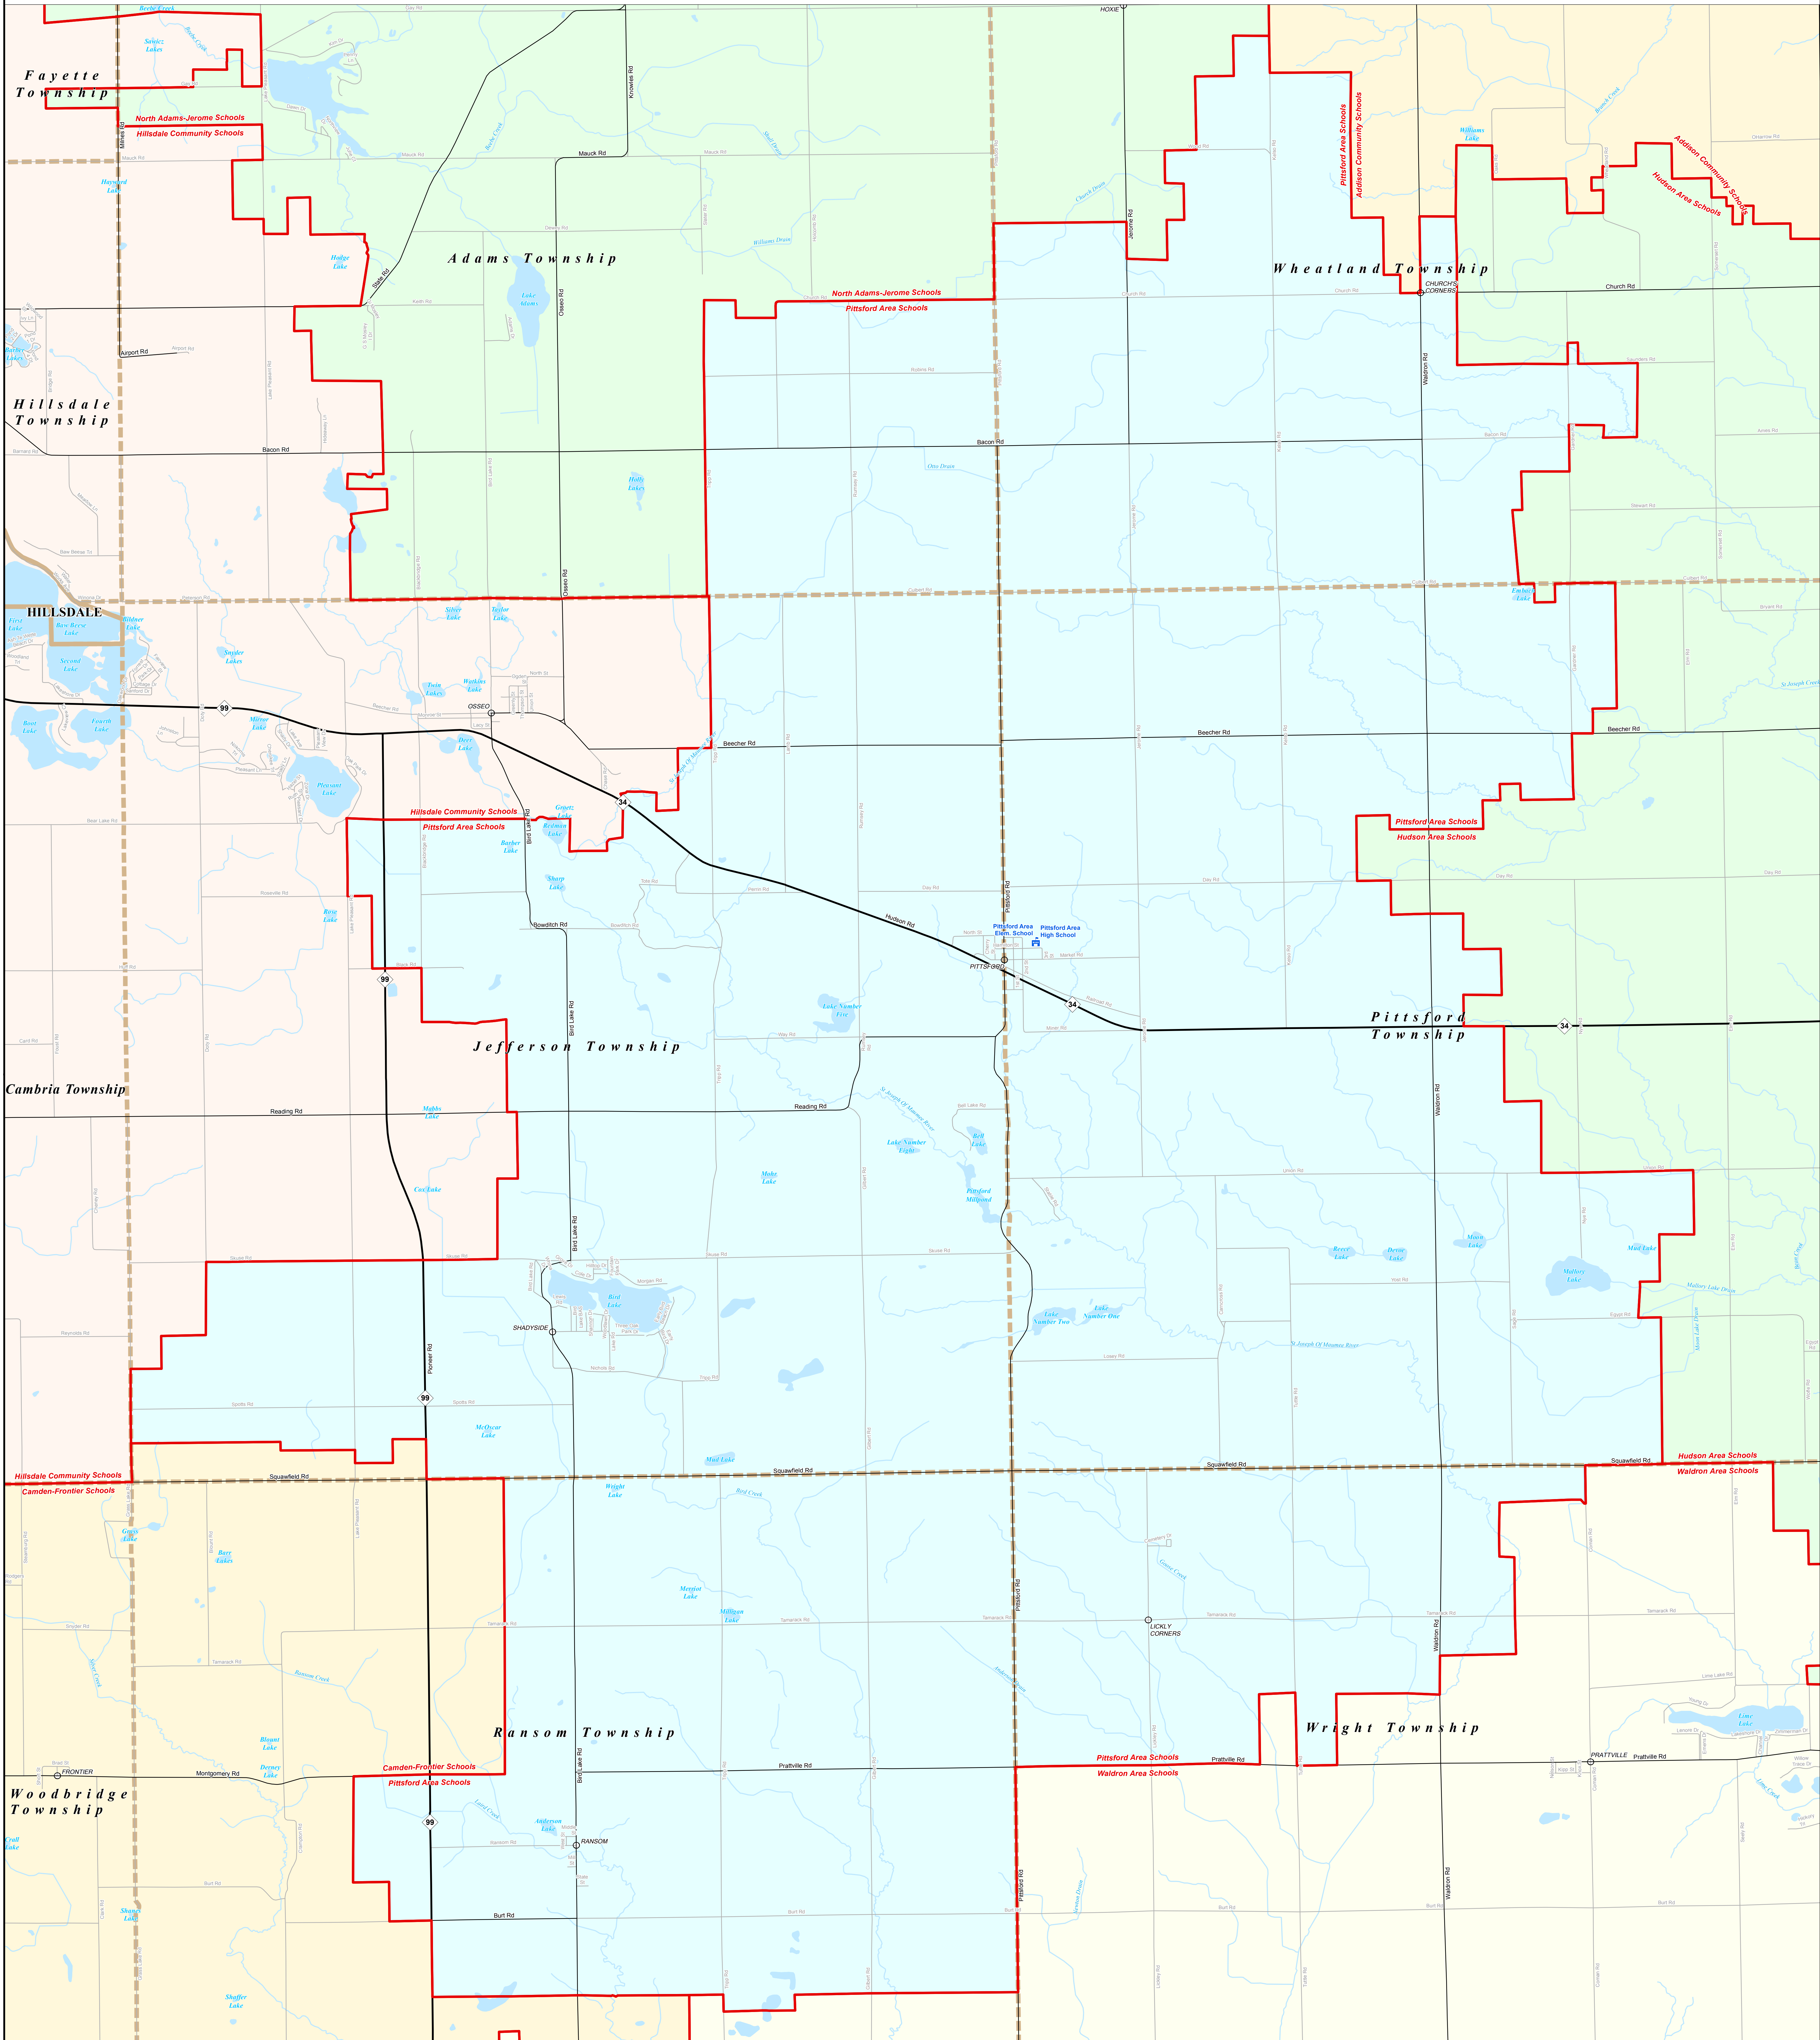

PITTSFORD AREA SCHOOLS

Hillsdale ISD

0 0.25 0.5 1 Miles

*Note: Non K-12 School Districts identified with Asterisk (*) in Name

11/14/13

Legend

School District	School	Railroad
County	Water Feature	River, Stream, or Drain
City	Freeway	Primary Road
Township	Highway	Local Road
Village		
Census Designated Place		

Source: Michigan Geographic Framework, v13a